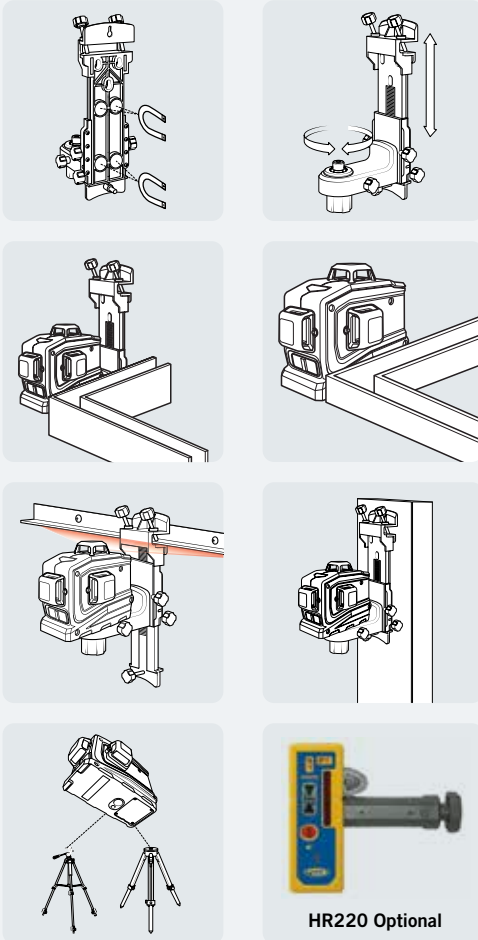

LT56 Laser Tool

Included Accessory

HR220 Optional

LT56 Package

LT56-2 Package with HR220 Receiver

Specifications

Laser Power	Less than 1mw
Class/Wavelength	Class 2 / 635nm
Batteries	Lithium-ion, 7200 mAh, 3.7 V
Battery Life	1 beam - 45 hours 2 beam - 35 hours 3 beam - 25 hours
Charge Time	12 hours (30 minute quick charge will provide 2 hours operation with 2 beams)
Battery Warranty	2 years
Charger	Input: 100-240V AC 190 mA Output: 5V DC 800mA
Out of Level Indication	Flashing beam - triple flash every 10 seconds
Self Leveling Range	4° ±1° all direction
Dust and Water Resistance	IP54
Operating Temperature	-10° to 45° (14 °F to 113 °F)
Storage Temperature	-20° to 60° (-4 °F to 140 °F)
Size (L x W x H)	152 x 116 x 84 mm (4.6 x 6.0 x 3.3 in)
Weight	0.67 kg (1.48 lb)

Rugged Universal Laser Layout Tool

LT56 Laser Tool

Rugged Universal Laser Layout Tool

The LT56 provides three 360 degree planes of laser light. A horizontal plane and 2 vertical planes 90 degrees apart provide all the reference required for interior layout.

- Bright crisp laser lines - extends the working range and are easy to see
- Lithium-Ion batteries provide 25 hour operating time - huge savings on battery cost compared to alkaline models and are ecological friendly
- Rugged and durable - 3 foot (1m) drop specification means the LT56 can keep working even after minor accidents
- Versatile mounting accessory - includes ceiling track, magnetic and tripod mounts with rotation and fine vertical adjustment
- The HR220 Line Receiver can be added for short range exterior layout and elevation control