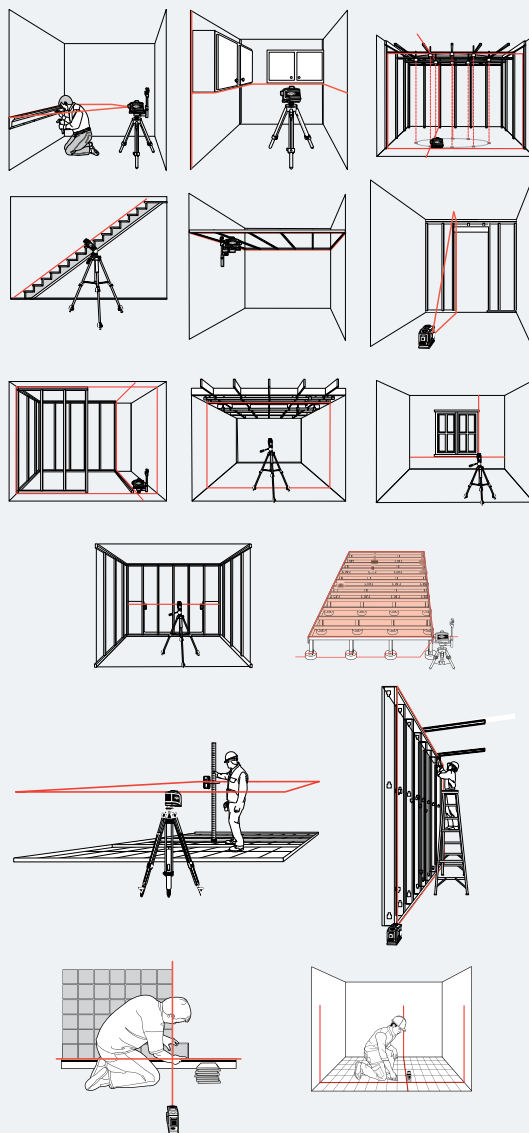

Applications

One Tool Does It All
LT56