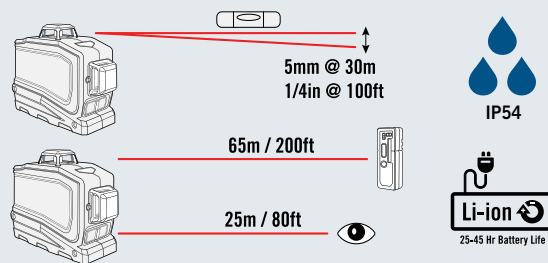

LT56 Laser Tool

Included Accessory

HR220 Optional

LT56 Package

LT56-2 Package with HR220 Receiver

Specifications

Laser Power	Less than 1mw
Class/Wavelength	Class 2 / 635nm
Batteries	Lithium-ion, 7200 mAh, 3.7 V
Battery Life	1 beam - 45 hours 2 beam - 35 hours 3 beam - 25 hours
Charge Time	12 hours (30 minute quick charge will provide 2 hours operation with 2 beams)
Battery Warranty	2 years
Charger	Input: 100-240V AC 190 mA Output: 5V DC 800mA
Out of Level Indication	Flashing beam - triple flash every 10 seconds
Self Leveling Range	4° ±1° all direction
Dust and Water Resistance	IP54
Operating Temperature	-10° to 45° (14 °F to 113 °F)
Storage Temperature	-20° to 60° (-4 °F to 140 °F)
Size (L x W x H)	152 x 116 x 84 mm (4.6 x 6.0 x 3.3 in)
Weight	0.67 kg (1.48 lb)

Rugged Universal Laser Layout Tool

LT56 Laser Tool

Rugged Universal Laser Layout Tool

The LT56 provides three 360 degree planes of laser light. A horizontal plane and 2 vertical planes 90 degrees apart provide all the reference required for interior layout.

- Bright crisp laser lines - extends the working range and are easy to see
- Lithium-Ion batteries provide 25 hour operating time - huge savings on battery cost compared to alkaline models and are ecological friendly
- Rugged and durable - 3 foot (1m) drop specification means the LT56 can keep working even after minor accidents
- Versatile mounting accessory - includes ceiling track, magnetic and tripod mounts with rotation and fine vertical adjustment
- The HR220 Line Receiver can be added for short range exterior layout and elevation control